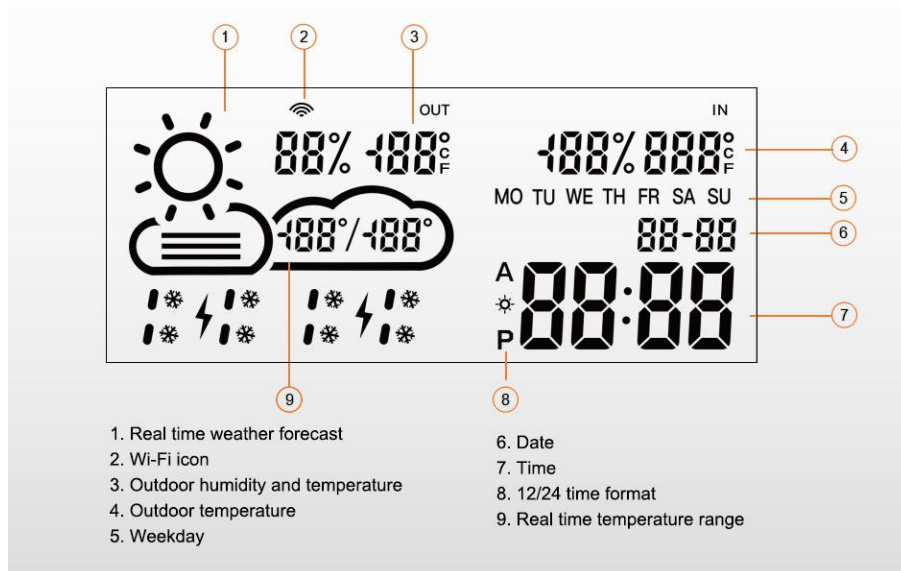

## Weather module for mirror

1. 7.3-inch LED display
2. Wi-Fi network to get accurate time and date
3. Wi-Fi receives real-time weather forecast (weather conditions, temperature and humidity, temperature range)
4. Indoor temperature detection
5. Today and tomorrow weather forecast display (optional)
6. LED brightness is adjustable
7. LED night mode
8. Firmware upgrade function

## 9. WiseMirror APP intelligent control.

Working voltage: DC 12V/24V

Display: 7.3-inch LED display

Maximum power: 6W

Shell size: 186×88×11mm

WiseMirror APP to easily configure the mirror weather module, such as connecting a WiFi router, setting local area and temperature unit settings, and viewing the real-time temperature in the room on the WiseMirror APP.